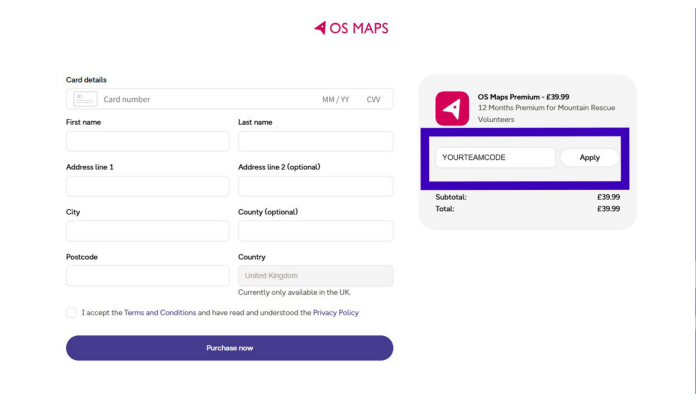

3 Claim your free subscription

Enter your details, and your team discount code in the discount code box, and click 'Apply'.

You'll be asked to enter valid payment details to complete checkout. You will not be charged, and the total will reduce to zero once the code is applied.