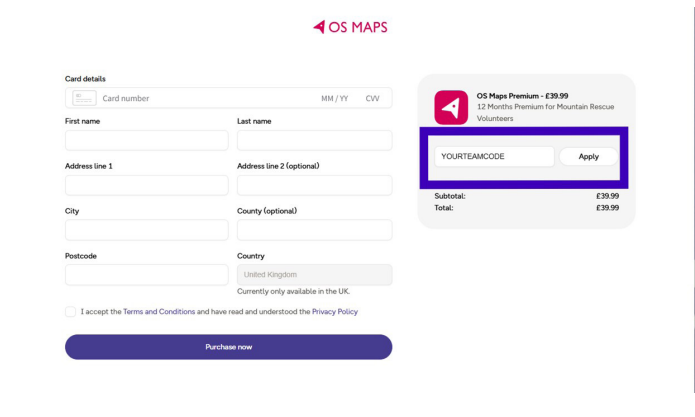

3 Claim your free subscription

Enter your details, and your team discount code in the discount code box, and click 'Apply'.

You'll be asked to enter valid payment details to complete checkout. You will not be charged, and the total will reduce to zero once the code is applied.